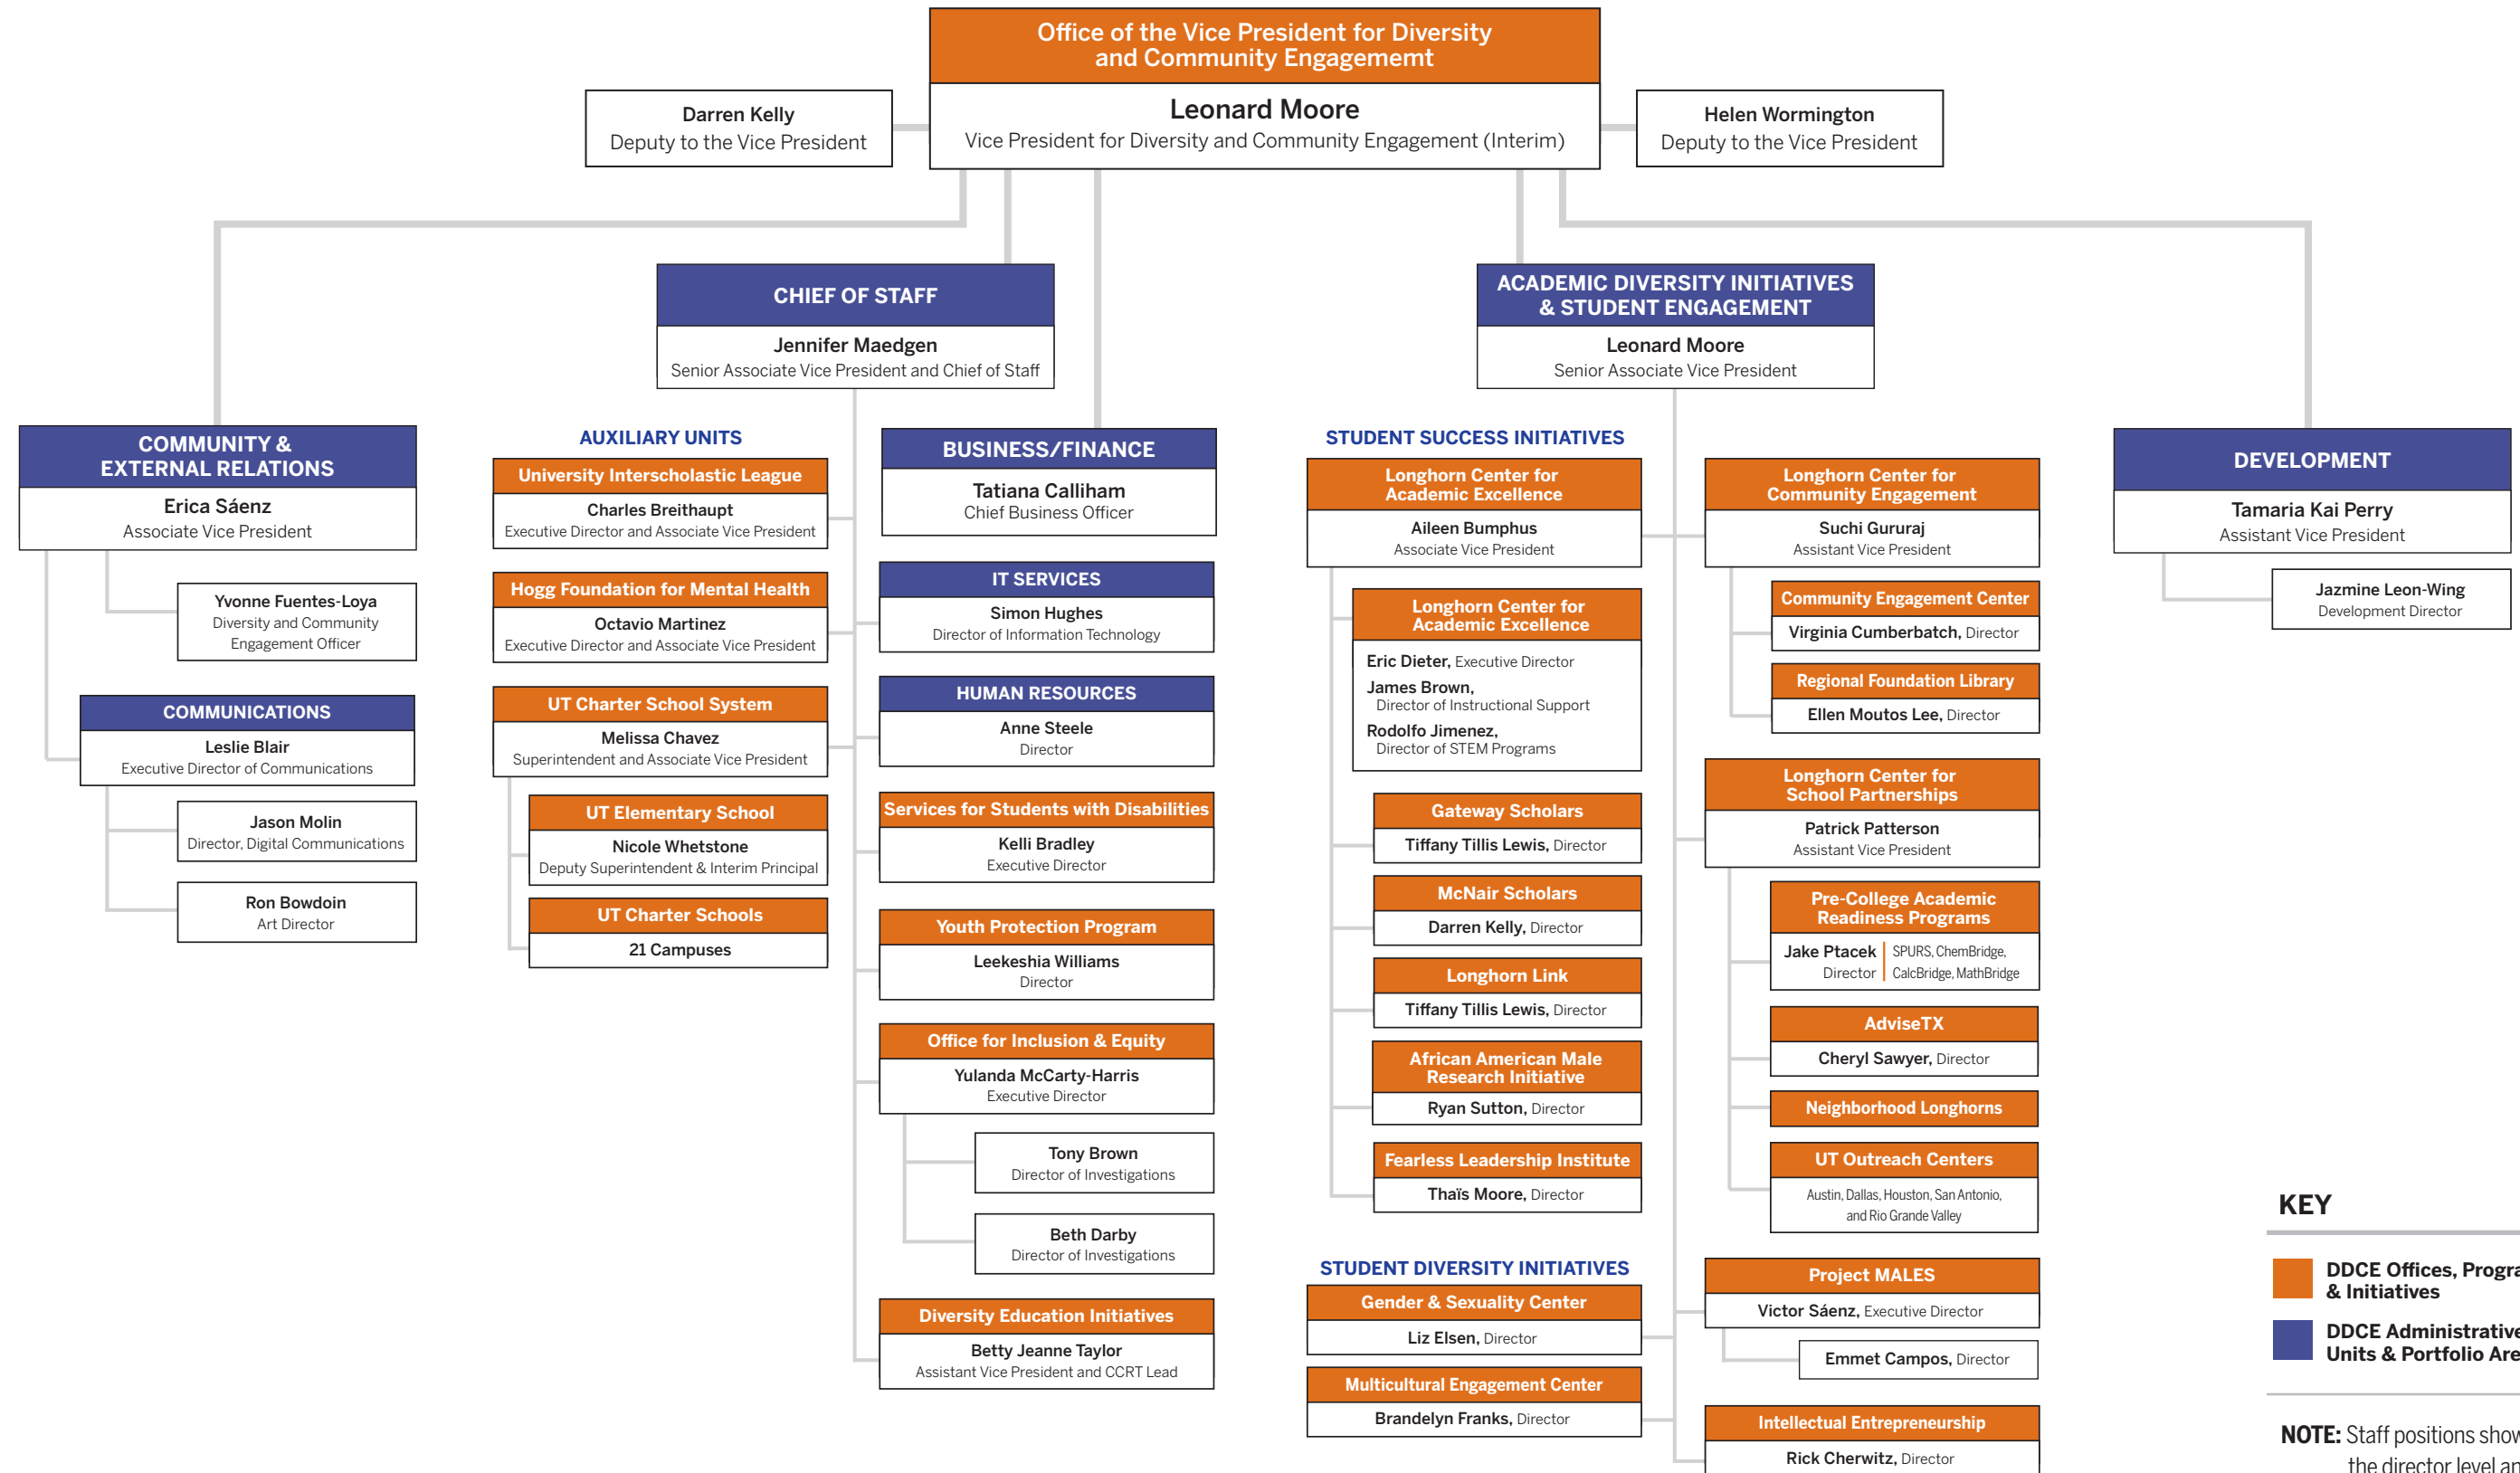

The University of Texas at Austin
Division of Diversity and Community Engagement

KEY

- DDCE Offices, Programs, & Initiatives
- DDCE Administrative Units & Portfolio Areas

NOTE: Staff positions shown are at the director level and above.